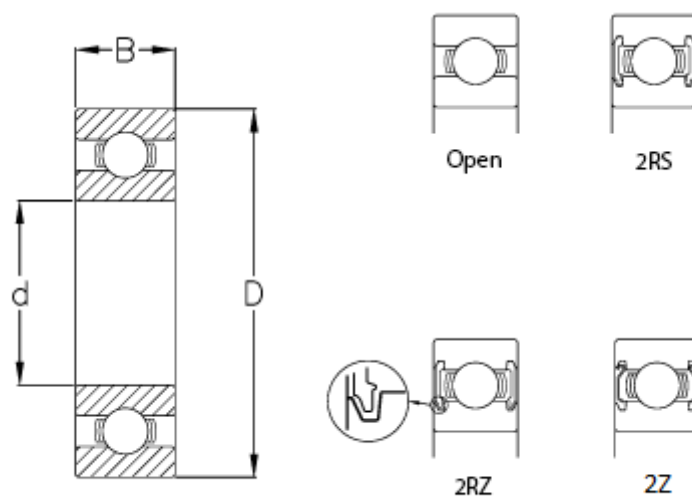

Data Sheet

Article number: 57960100700706

Description: CeramicSpeed hybrid bearing Insulate sealed
627-2RZ/CSB.C3

Measures

B	= 7
Ball grade	= 3
C (KN)	= 3.45
C0	= 1.37
d	= 7
D	= 22
Max rpm.	= 53000
Type	= 627